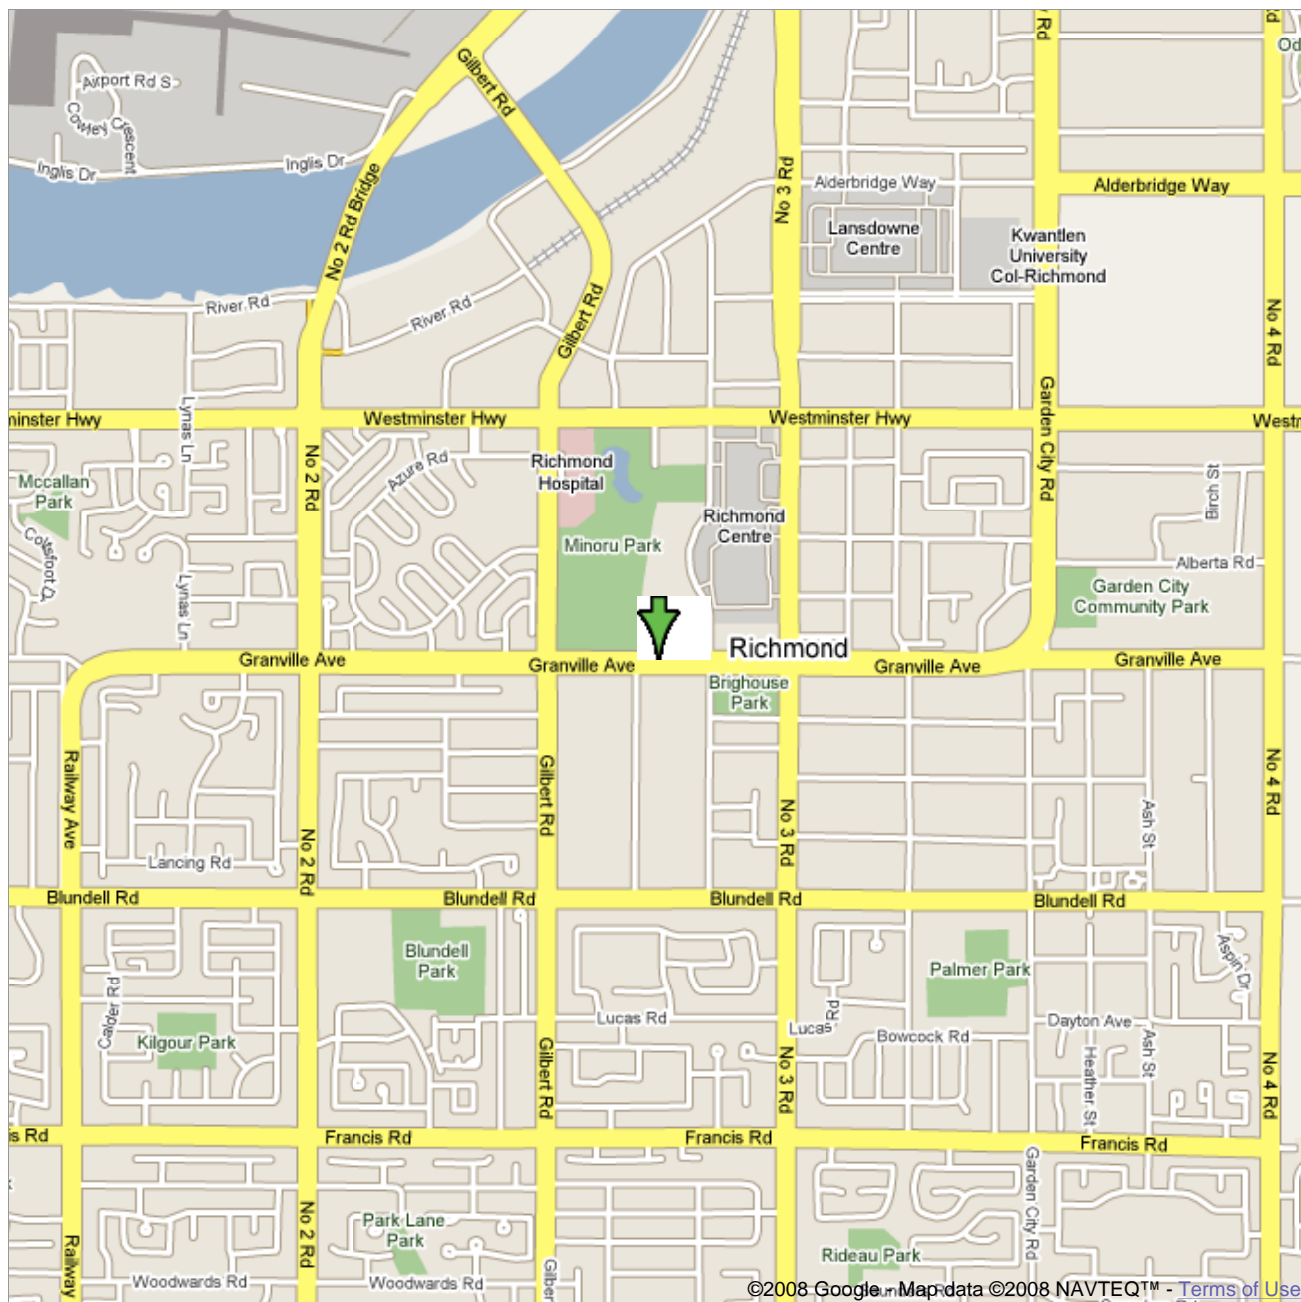

Address **Cultural Centre**  
**7700 Minoru Gate**  
**Richmond, BC, Canada**

Get Google Maps on your phone

Text the word "GMAPS" to 466453

©2008 Google, Map data ©2008 NAVTEQ™ - Terms of Use